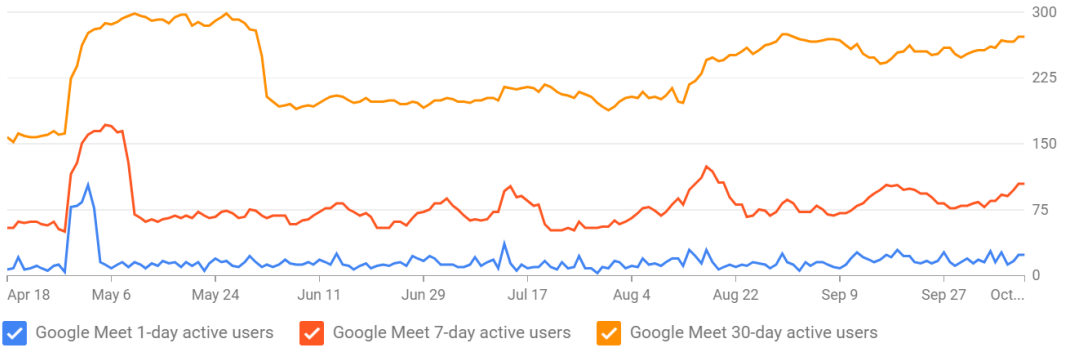

# Google Meet

[MANAGE REPORTS](#)

## Active users

[Download](#)

Google Meet 1-day active users  Google Meet 7-day active users  Google Meet 30-day active users